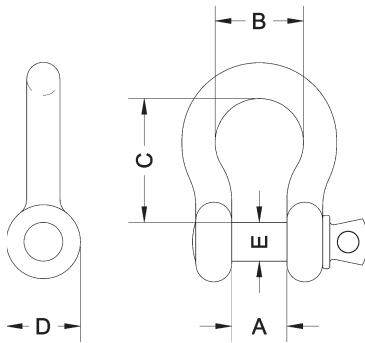

Shackles

- Drop forged anchor shackles meet the performance requirement of Federal Specification RR-C-271D type IVA
- Shackles have a hot galvanized finish
- Three-year warranty against defects in materials or workmanship is provided on all J.R. Clancy equipment, additional warranty information is available at jrclancy.com

**Round Pin,
Anchor Shackle**

Dimensions

| Number | Dim. A | Dim. B | Dim. C | Dim. D | Dim. E |
|----------|-------------------|-------------------|--------------------|-----------------|------------------|
| 019-A187 | 3/16" (5 mm) | 9/16" (14 mm) | 7/8" (22 mm) | 5/8" (16 mm) | 1/4" (6 mm) |
| 019-A250 | 15/32" (12 mm) | 3/4" (19 mm) | 1-1/8" (29 mm) | 3/4" (19 mm) | 5/16" (8 mm) |
| 019-A312 | 17/32" (14 mm) | 15/16" (24 mm) | 1-1/4" (32 mm) | 7/8" (22 mm) | 3/8" (10 mm) |
| 019-A375 | 21/32" (17 mm) | 1-1/8" (29 mm) | 1-7/16" (37 mm) | 1" (25 mm) | 7/16" (11 mm) |

Order Information

| Number | Description | RWL | Weight |
|---|--|---------------------|----------------------|
| Round Pin Shackles | | | |
| 019-A187R | 3/16" (5 mm) Round Pin Forged Anchor Shackle | 666 lb (302 kg) | 0.07 lb (0.03 kg) |
| 019-A250R | 1/4" (6 mm) Round Pin Forged Anchor Shackle | 1000 lb (454 kg) | 0.14 lb (0.06 kg) |
| 019-A312R | 5/16" (8 mm) Round Pin Forged Anchor Shackle | 1500 lb (680 kg) | 0.22 lb (0.09 kg) |
| 019-A375R | 3/8" (10 mm) Round Pin Forged Anchor Shackle | 2000 lb (907 kg) | 0.33 lb (0.15 kg) |
| Screw Pin Shackles | | | |
| 019-A187S | 3/16" (5 mm) Screw Pin Forged Anchor Shackle | 666 lb (302 kg) | 0.07 lb (0.03 kg) |
| 019-A250S | 1/4" (6 mm) Screw Pin Forged Anchor Shackle | 1000 lb (454 kg) | 0.14 lb (0.06 kg) |
| 019-A312S | 5/16" (8mm) Screw Pin Forged Anchor Shackle | 1500 lb (680 kg) | 0.22 lb (0.09 kg) |
| 019-A375S | 3/8" (10 mm) Screw Pin Forged Anchor Shackle | 2000 lb (907 kg) | 0.33 lb (0.15 kg) |
| RWL is based on the manufacturer's 6:1 safety factor. | | | |